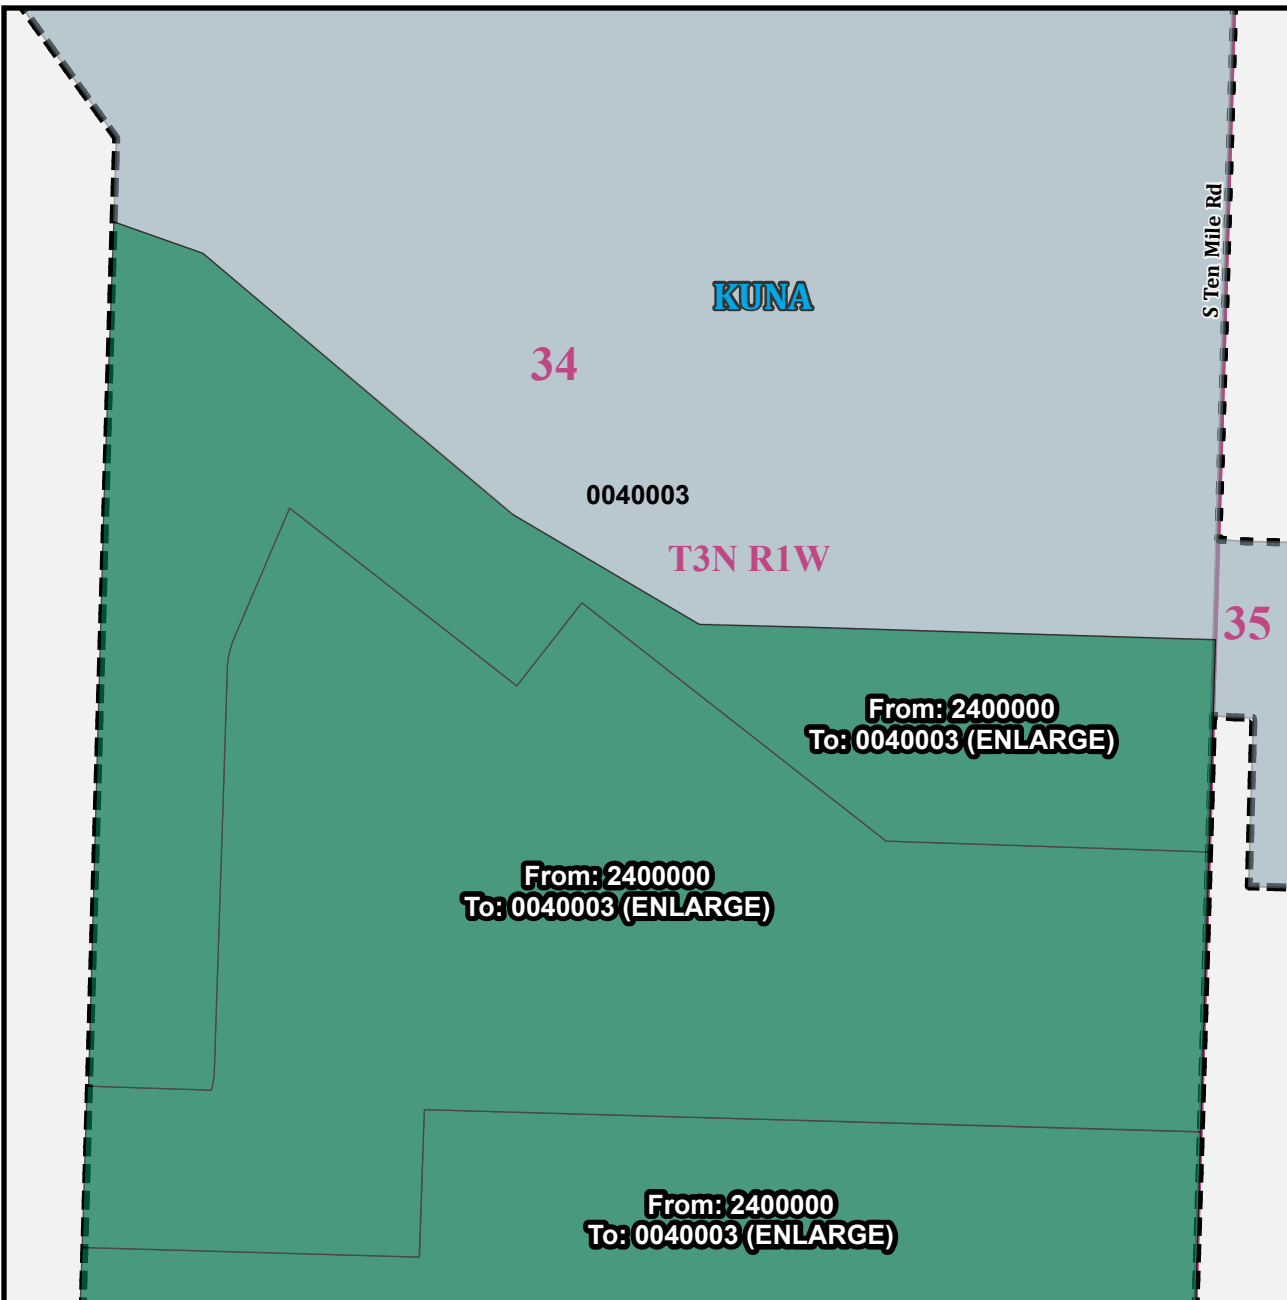

Effective Year 2025 *Proposed*  
**Taxing District Boundary Change**

District: KUNA  
 County: ADA  
 Type: CITY  
 ISTC Document Number: 22  
 ISTC Document Name:  
 ord\_2024\_03  
 Document Date: 2/20/2024

This map is only a representation of Tax Code Area boundaries and should not be used for legal or surveying applications.

**Effective Year 2025 Proposed  
Taxing District Boundary Change**

**District:** KUNA  
**County:** ADA  
**Type:** CITY  
**ISTC Document Number:** 22  
**ISTC Document Name:**  
 ord\_2024\_03  
**Document Date:** 2/20/2024

**Tax Code Area Change(s):**

**From:** 2400000  
**To:** 0040003 (ENLARGE)

-  Taxing District Type
-  Tax Code Areas
-  PLSS
-  Interstate
-  Highway
-  Street
-  Water

Idaho State Tax Commission GIS  
 Date: 3/28/2024  
 Coordinate System: NAD 1983 Idaho TM  
 Projection: Transverse Mercator  
 Datum: North American 1983  
 Map Units: Meter

This map is only a representation of Tax Code Area boundaries and should not be used for legal or surveying applications.

**Effective Year 2025 Proposed**  
**Taxing District Boundary Change**

**District:** KUNA  
**County:** ADA  
**Type:** CITY  
**ISTC Document Number:** 22  
**ISTC Document Name:**  
 ord\_2024\_03  
**Document Date:** 2/20/2024