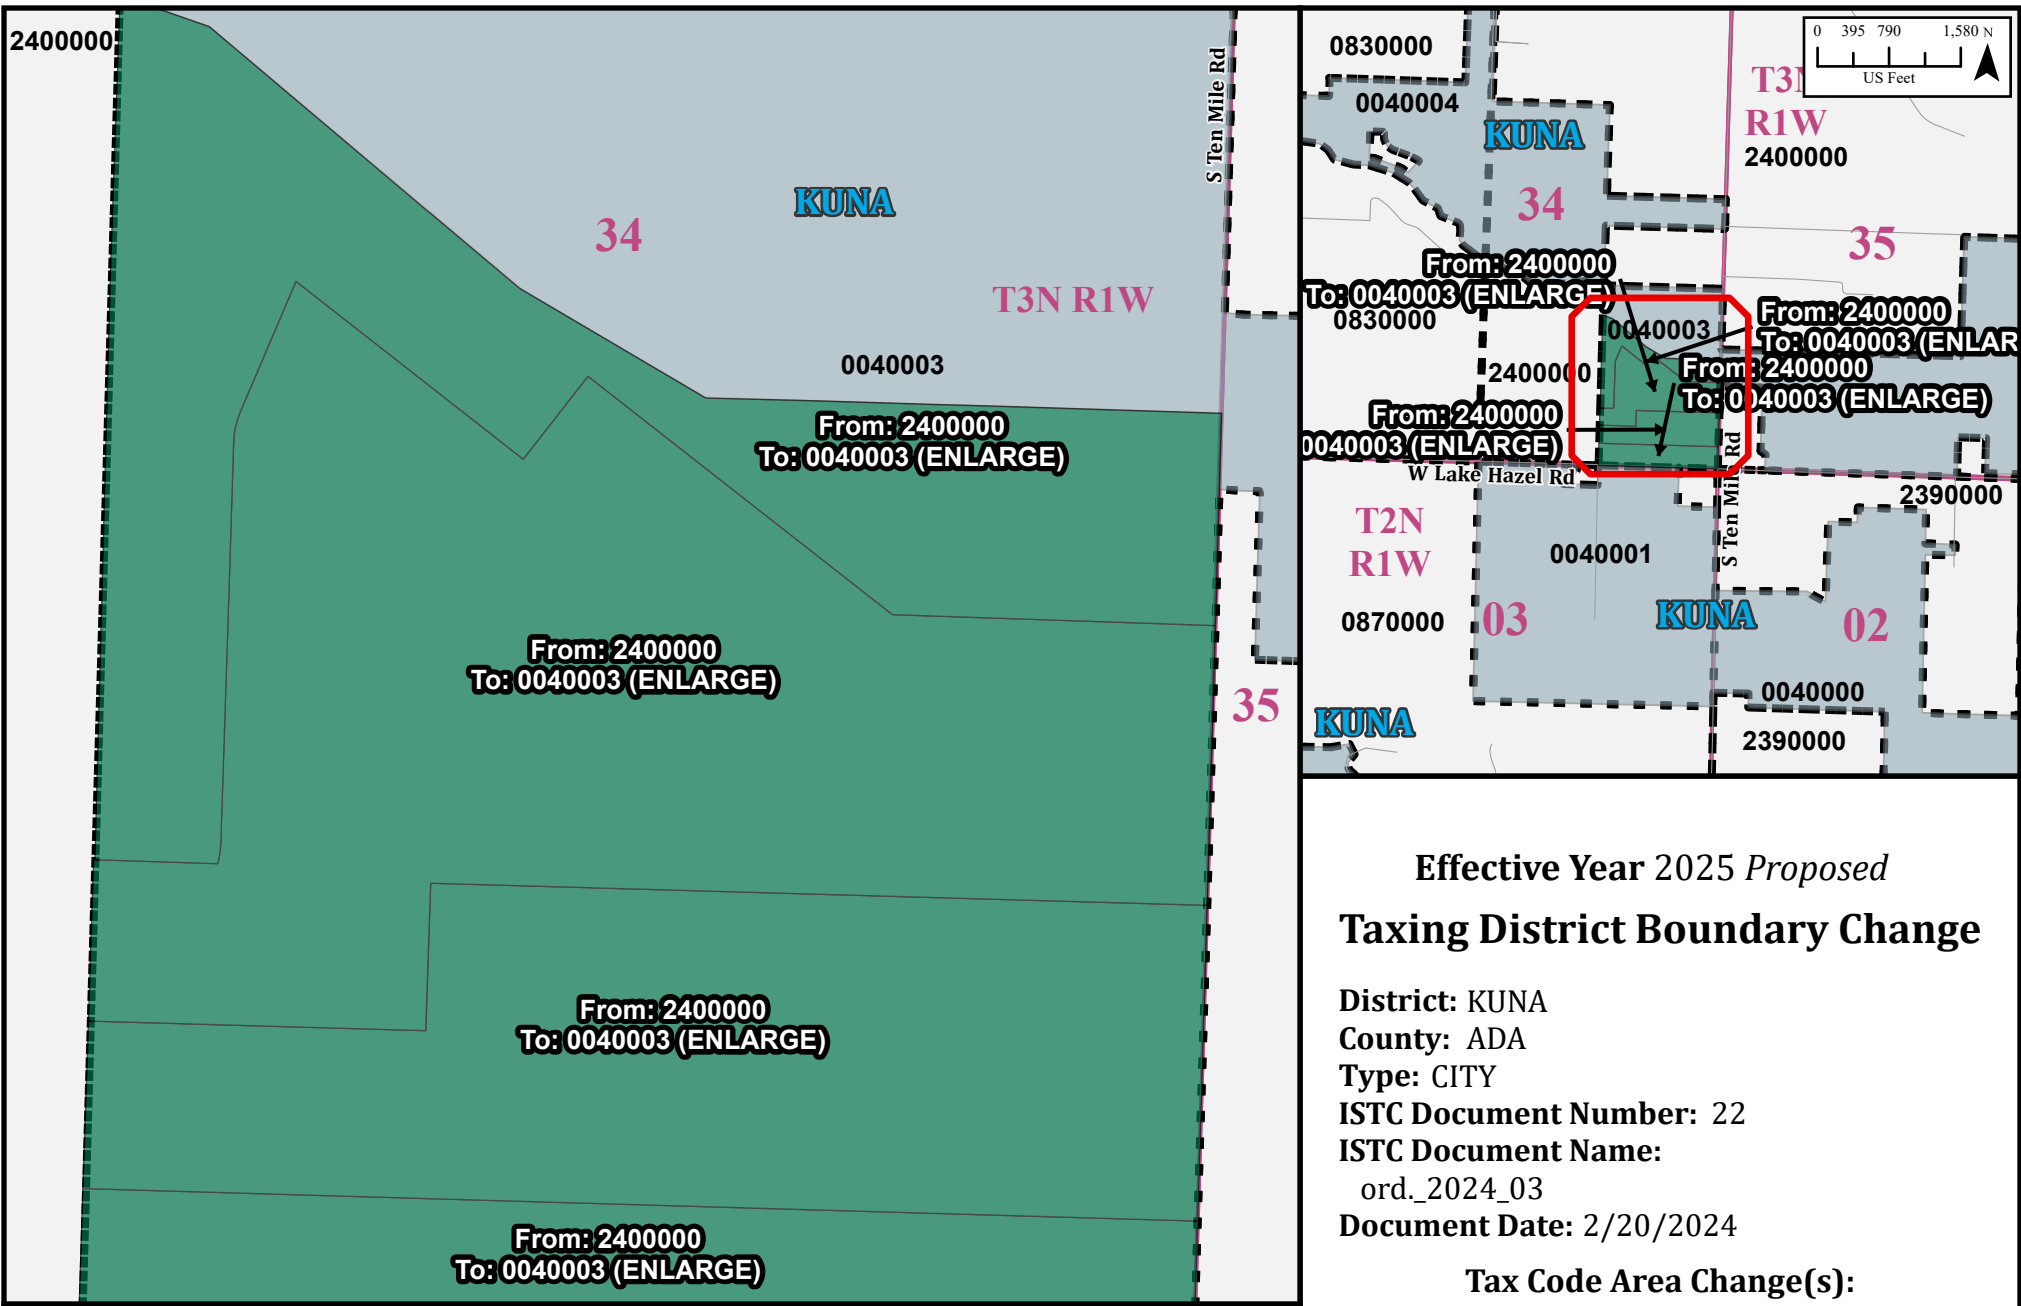

**Effective Year 2025 Proposed
Taxing District Boundary Change**

District: KUNA
County: ADA
Type: CITY
ISTC Document Number: 22
ISTC Document Name:
ord_2024_03
Document Date: 2/20/2024

Tax Code Area Change(s):

From: 2400000
To: 0040003 (ENLARGE)

- Taxing District Type
- Tax Code Areas
- PLSS
- Interstate
- Highway
- Street
- Water

Idaho State Tax Commission GIS
Date: 3/28/2024
Coordinate System: NAD 1983 Idaho TM
Projection: Transverse Mercator
Datum: North American 1983
Map Units: Meter